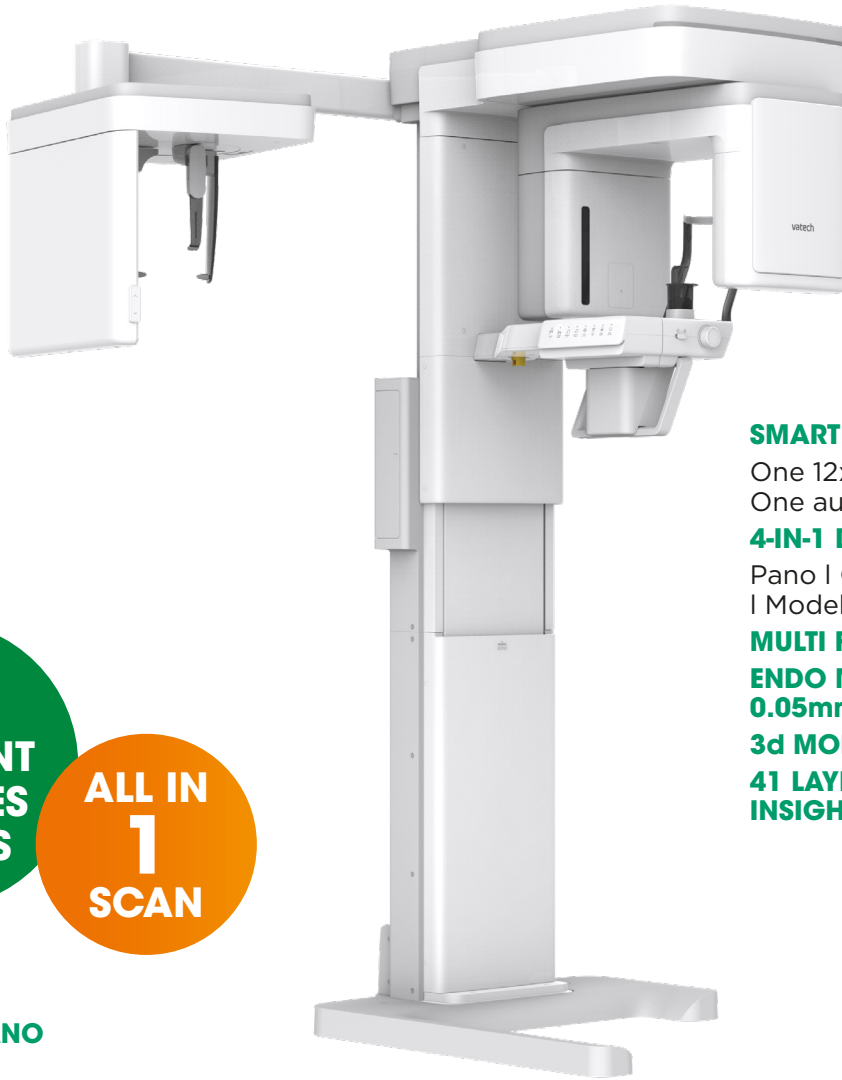

vatech

5
DIFFERENT
HIGH-RES
IMAGES

ALL IN
1
SCAN

ONE 12X8.5,
THREE 4X4 &
ONE AUTO PANO

SMART FOCUS: 1 SCAN, 5 IMAGES

One 12x8.5, Three 4x4 &
One auto pano at the same time!

4-IN-1 DIGITAL

Pano | CEPH | 3D CBCT
| Model Scan

High capacity 28L

Unique connectivity and upgradeability

Advanced traceability options

Easy to navigate

Environmentally friendly packaging

W&H Lisa

Incredible inside and out

Built for highest demands

It makes zirconia removal easy, reducing chairside time and minimising patient discomfort.

NEW Ti-Max Z2 Series Handpieces

Z990L

Optic	Model	Order Code	RRP
✓	Z990L	PA23730001	\$1,981

Features:

- Head: Standard head
- Power: 44 W*
- Rotation: 280,000-360,000 min-1
- Head size: ø12.1 x H 12.7 mm
- Water spray: Quattro spray
- Body material: Titanium
- Body coating: DURAGRIP