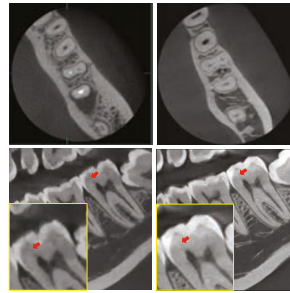

TAKE ADVANTAGE OF THE
**\$20,000 TAX ASSET
WRITE OFF** THIS EOFY*

**AMAZING
OPG/CBCT
TRADE IN
OFFERS**

DENTAL MODE VS. ENDO MODE

DENTAL MODE VS. ENDO MODE

GreenX12™

**EQUIPMENT
SALES
& SERVICE**

CBCT Imaging
Surgical
XRay Equipment
Dental Chairs
Plant Equipment