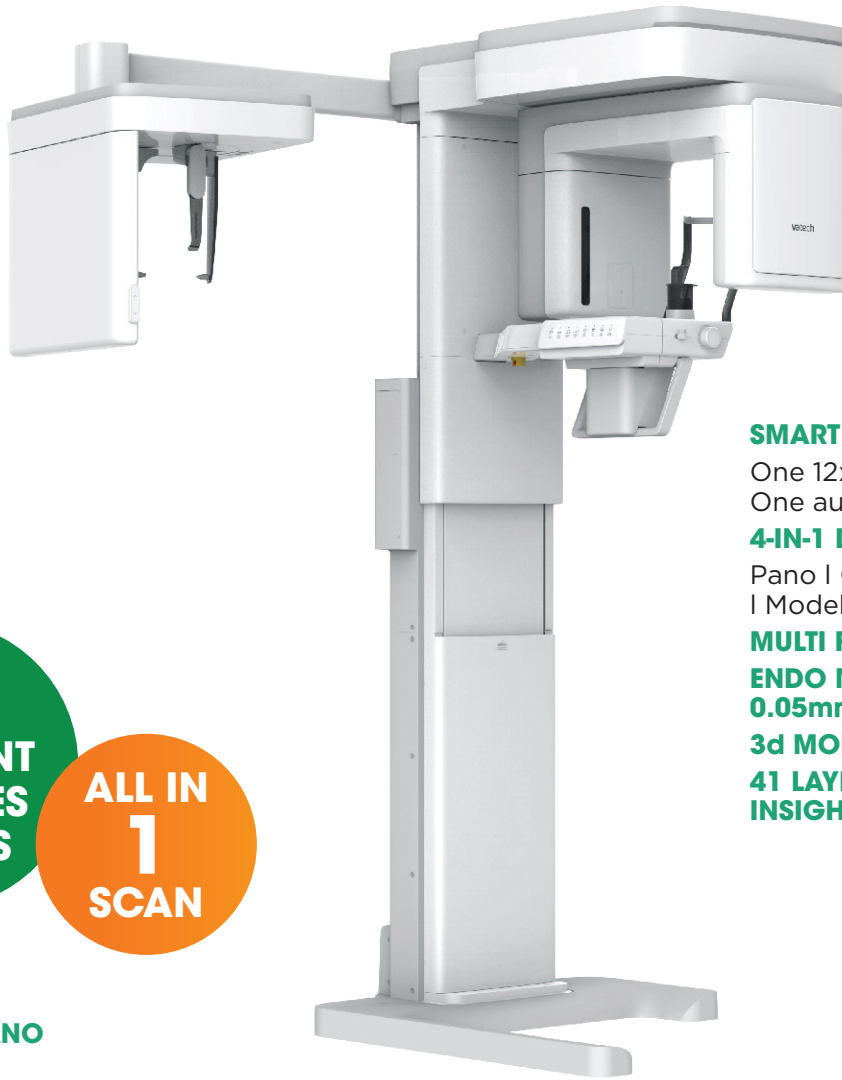

vatech

5
DIFFERENT
HIGH-RES
IMAGES

ALL IN
1
SCAN

ONE 12X8.5,
THREE 4X4 &
ONE AUTO PANO

SMART FOCUS: 1 SCAN, 5 IMAGES

One 12x8.5, Three 4x4 &
One auto pano at the same time!

4-IN-1 DIGITAL

Pano | CEPH | 3D CBCT
| Model Scan

High capacity 28L

Unique connectivity and upgradeability

Advanced traceability options

Easy to navigate

Environmentally friendly packaging

W&H Lisa

Incredible inside and out

Built for highest demands

It makes zirconia removal easy, reducing chairside time and minimising patient discomfort.

NEW Ti-Max Z2 Series Handpieces

Z990L

Optic	Model	Order Code	RRP
✓	Z990L	PA23730001	\$1,981

Features:

- Head: Standard head
- Power: 44 W*
- Rotation: 280,000-360,000 min⁻¹
- Head size: ø12.1 x H 12.7 mm
- Water spray: Quattro spray
- Body material: Titanium
- Body coating: DURAGRIP