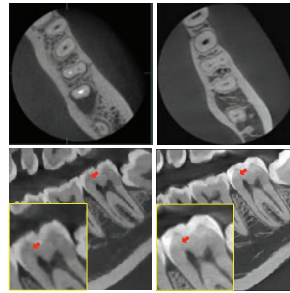

TAKE ADVANTAGE OF THE
**\$20,000 TAX ASSET
WRITE OFF** THIS EOFY*

**AMAZING
OPG/CBCT
TRADE IN
OFFERS**

DENTAL MODE VS. ENDO MODE

DENTAL MODE VS. ENDO MODE

Green X 12™

**EQUIPMENT
SALES
& SERVICE**

CBCT Imaging
Surgical
XRay Equipment
Dental Chairs
Plant Equipment