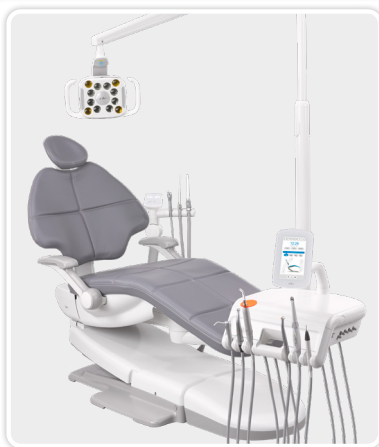

Powerful AI features:

- Auto image rotation if needed
- Flip side exposure detection - Automatically detects if incorrect side of image plate has been exposed and issues a warning

Dürr Vistacam iX

Brilliant images and excellent camera diagnostics.

FOR THE FIRST TIME

A-DEC CHAIR AND DÜRR IMAGING PACKAGES NOW AVAILABLE!

OFFER 1

Buy an A-dec chair package* and get

\$10,000 OFF

A Dürr integrated VistaCam iX HD Smart Camera and VistaIntra X-Ray

OFFER 2

INTRO PACKAGE
\$33,990

INCLUDES

- 311B Pro Compatible Chair
- Formed Upholstery
- 332 Pro delivery with CP5 Touchpad
- 3-position Control Block
- 351/S/3 Assistant's instrumentation
- 372 LED Light

OFFER 3

SIMPLIFIED PACKAGE
\$43,990

INCLUDES

- 311B Pro Compatible Chair
- Formed Upholstery
- 332 Pro delivery with CP5i Touchpad
- 4-position Control Block with electric motor
- 551STA Assistant's instrumentation
- 372 LED Light

TERMS AND CONDITIONS: *Package must include chair, upholstery, configured delivery head with NLZ electric motor and standard tray holder 551STA assistants instrumentation, A-dec 500 LED light, scaler & stool set. Above offers cannot be combined. Offers cannot be used with any other A-dec chair promotion. Offers end 30 September 2024. All prices include GST. JAD2400028/Dealer