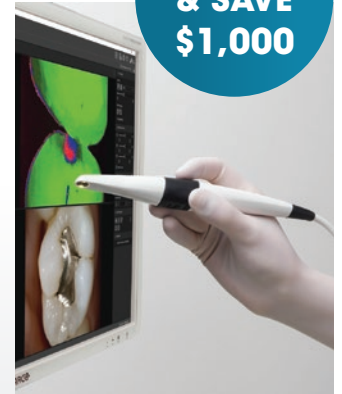

**TRADE IN
& SAVE
$1,000**